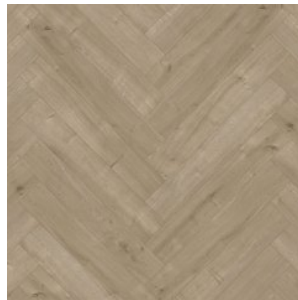

TECHNICAL DATA	VALUE
Brand	ABERHOF
Collection	ART CHATEAU
Country of production	CHINA
Room class	23/33
Type of room	Living room / kitchen / hallway / Kinder garten / school / Office / Bedroom / Children's room
The band	single-lane
Overall thickness	8 mm
Strap type	narrow
Relief / coating surface Structure	standard
Chamfer	4V
Connection type	2G
Quantity per pack	1.92 m ²
Resistance to furniture legs on the roller	average
Service life	20 years

Direct link
to the collection at bigfloor.pro

Laminate
ABERHOF / ART CHATEAU
Current assortment of colors

ABF501 DUB EYLIN GREY

ABF502 DUB RITVELD

ABF503 DUB KAVRUA

ABF504 DUB ANDO

ABF505 DUB POUSON

ABF506 DUB GROPIUS