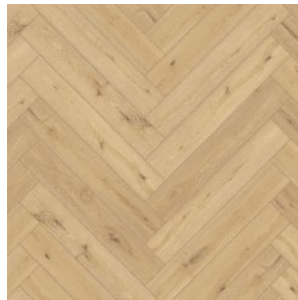

ABF510 DUB GERI

Images of designs may differ from actual product samples due to the color rendition of the printing industry.