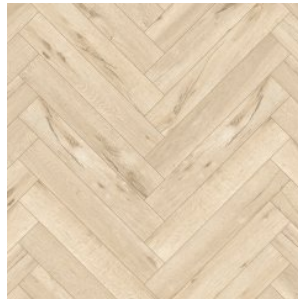

TECHNICAL DATA	VALUE
Brand	ABERHOF
Collection	ART CHATEAU
Country of production	CHINA
Room class	23/33
Type of room	Living room / kitchen / hallway / Kinder garten / school / Office / Bedroom / Children's room
The band	single-lane
Overall thickness	8 mm
Strap type	narrow
Relief / coating surface Structure	standard
Chamfer	4V
Connection type	2G
Quantity per pack	1.92 m ²
Resistance to furniture legs on the roller	average
Service life	20 years

Direct link
to the collection at bigfloor.pro

Laminate
ABERHOF / ART CHATEAU
Current assortment of colors

ABF501 DUB EYLIN GREY

ABF502 DUB RITVELD

ABF503 DUB KAVRUA

ABF504 DUB ANDO

ABF505 DUB POUSON

ABF506 DUB GROPIUS