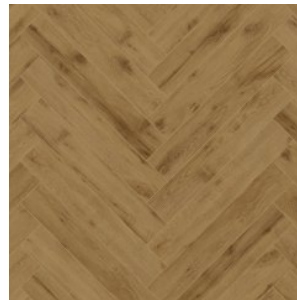

Direct link
to the collection at bigfloor.pro

Laminate
ABERHOF / ART CHATEAU
Current assortment of colors

ABF501 DUB EYLIN GREY

ABF502 DUB RITVELD

ABF503 DUB KAVRUA

ABF504 DUB ANDO

ABF505 DUB POUSON

ABF506 DUB GROPIUS