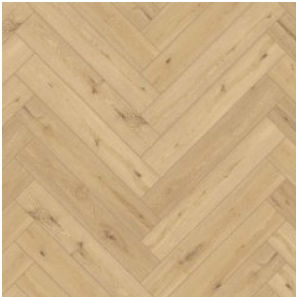

Direct link
to the collection at bigfloor.pro

Laminate
ABERHOF / ART CHATEAU 12
Current assortment of colors

ABF601 DUB BOTTER

ABF602 DUB MAYREA

ABF603 DUB ZHILARDI
SELEKT

ABF604 DUB LLOYD
NATURAL

ABF606 DUB KAVRUA

ABF607 DUB BARRAGAN

ABF608 OREKH KOLKHAS

ABF609 DUB ANDO

ABF610 DUB GERI

ABF611 DUB POUSON

Images of designs may differ from actual product samples due to the color rendition of the printing industry.