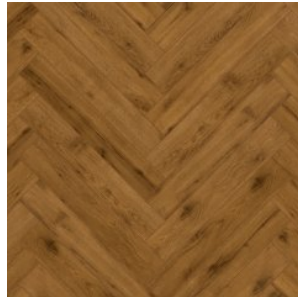

Direct link
to the collection at bigfloor.pro

Laminate
ABERHOF / ART CHATEAU 12
Current assortment of colors

ABF601 DUB BOTTER

ABF602 DUB MAYREA

ABF603 DUB ZHILARDI
SELEKT

ABF604 DUB LLOYD
NATURAL

ABF606 DUB KAVRUA

ABF607 DUB BARRAGAN

ABF608 OREKH KOLKHAS

ABF609 DUB ANDO

ABF610 DUB GERI

ABF611 DUB POUSON

Images of designs may differ from actual product samples due to the color rendition of the printing industry.