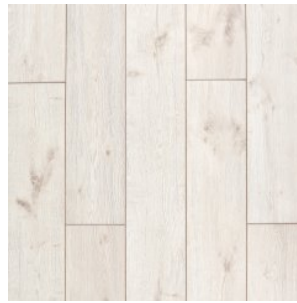

TECHNICAL DATA	VALUE
Collection	ELEGANTE 8
Country of production	RUSSIA
Room class	23/33
Type of room	Living room / kitchen / hallway / Kinder garten / school / Office / Bedroom / Children's room
The band	single-lane
Overall thickness	8 mm
Strap type	standard
Relief / coating surface Structure	standard
Chamfer	4V
Connection type	2G
Quantity per pack	2.134 m <sup>2</sup>
Resistance to furniture legs on the roller	average
Service life	20 years

Direct link  
to the collection at bigfloor.pro

Laminate  
ELEGANTE 8  
Current assortment of colors

DUB ARABIKA

DUB VERMONT

DUB KOLAMBIA

DUB KONA

DUB MARSEL

DUB MONRO