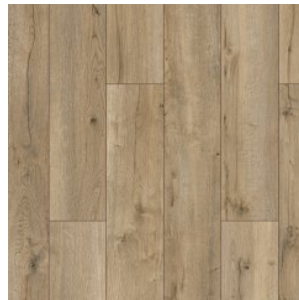

Direct link  
to the collection at [bigfloor.pro](https://bigfloor.pro)

Laminate  
FLOORPAN / LAGOON  
Current assortment of colors

FP709 DUB AKTEON

FP710 DUB DARTMUR

FP711 VYAZ MARSEL

FP713 SOSNA MARSALA

FP714 DUB MILFORD

FP715 DUB SINTRA

FP716 DUB KANKUN

FP719 KRISTALL GREY

FP720 DUB MARKES

FP721 DUB GAEL

FP733 DUB KORDERO

Images of designs may differ from actual product samples due to the color rendition of the printing industry.