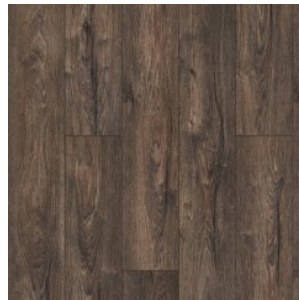

Direct link  
to the collection at [bigfloor.pro](https://bigfloor.pro)

Laminate  
FLOORPAN / LAGOON  
Current assortment of colors

FP709 DUB AKTEON

FP710 DUB DARTMUR

FP711 VYAZ MARSEL

FP713 SOSNA MARSALA

FP714 DUB MILFORD