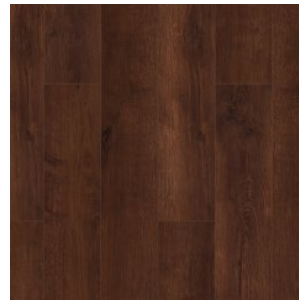

FP716 DUB KANKUN