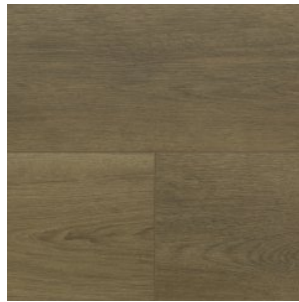

7585

Images of designs may differ from actual product samples due to the color rendition of the printing industry.